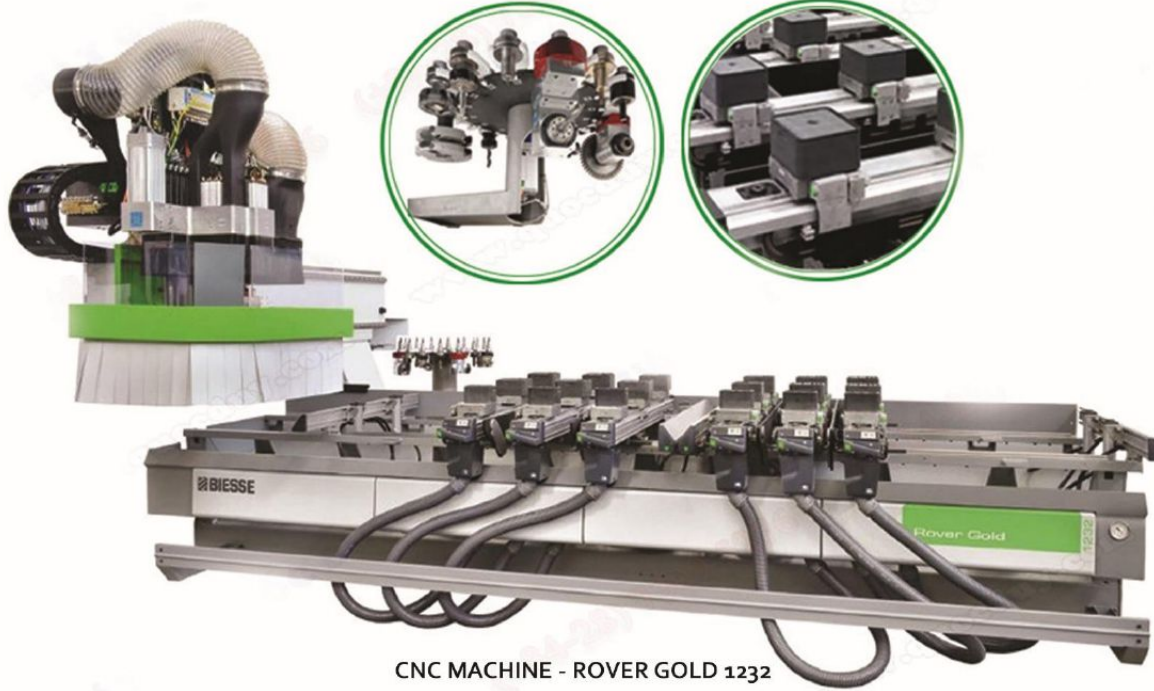

Edge Banding, Post Forming, Cutting, Routing, Cold Press And many more wood working machines from leading Machinery Manufacturers like Biesse, Homag, Altendroff etc.,

CNC MACHINE - ROVER GOLD 1232

PANEL SAW