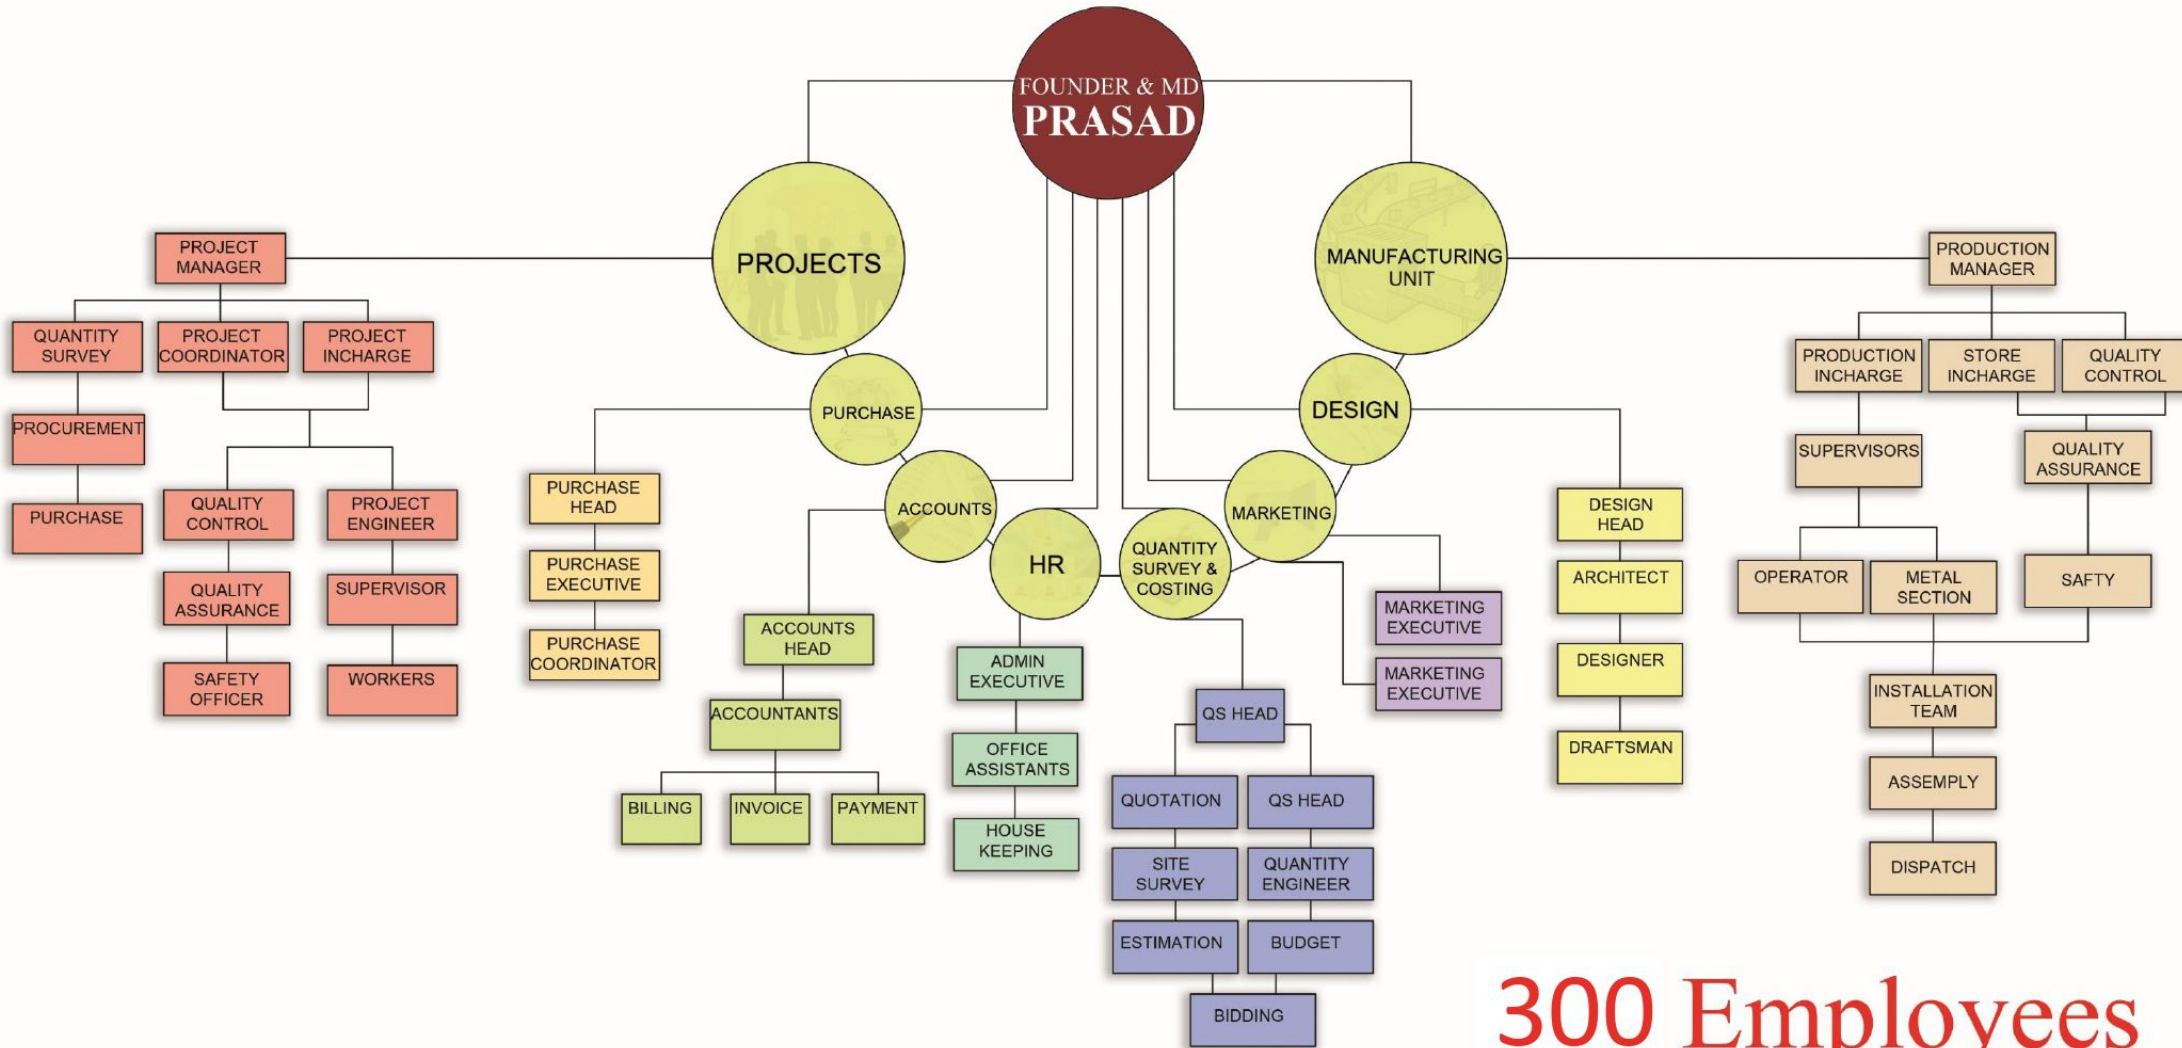

Infovision Social

STRATEGY | INSIGHTS | TRANSFORMATION
In the business of providing
actionable insights to impact
decision making and
social strategy

IOS INTEGRA OFFICE SOLUTIONS

One Stop Solutions for your office.....

Man Power & Infrastructure

300 Employees
 IN HOUSE

Man Power & Infrastructure

300 Employees
IN HOUSE

ABOUT US

We are renowned Interior Decorators for Commercial / Corporate Interior Fit out projects.

We started our career in the year 2007.

PLUMBING WORKS

HVAC WORKS

CIVIL WORKS

Our Production House located in Hongasandra, Bommanahalli, which spreads over an area of 12,000 Sft equipped with imported machines like.

We have a team of passionate, talented and dedicated **247** employees in House who are committed to flawless service and integrity.