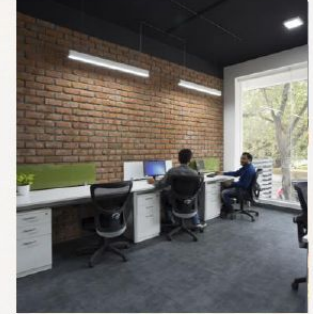

CIVIL WORKS