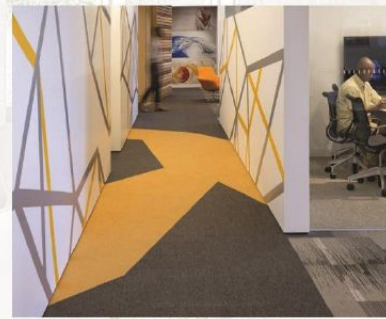

ABOUT US

We are renowned Interior Decorators for Commercial / Corporate Interior Fit out projects.

We started our career in the year 2007.

We are also specialized in all kinds of commercial Projects.

We undertake Turnkey Projects, Interior Works includes:

FLOORINGS