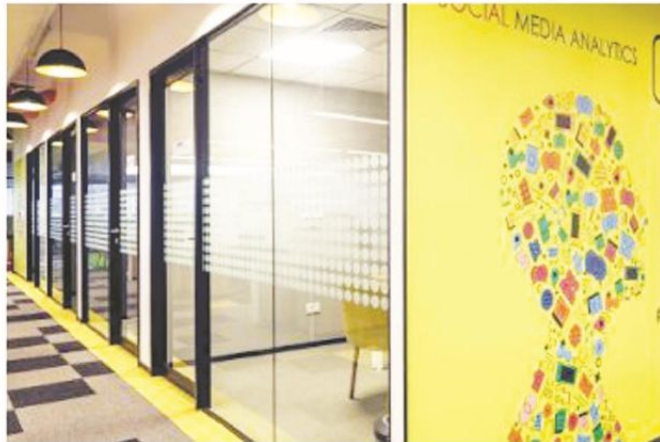

SOME OF OUR PROJECTS

INFOVISION, BANGALORE